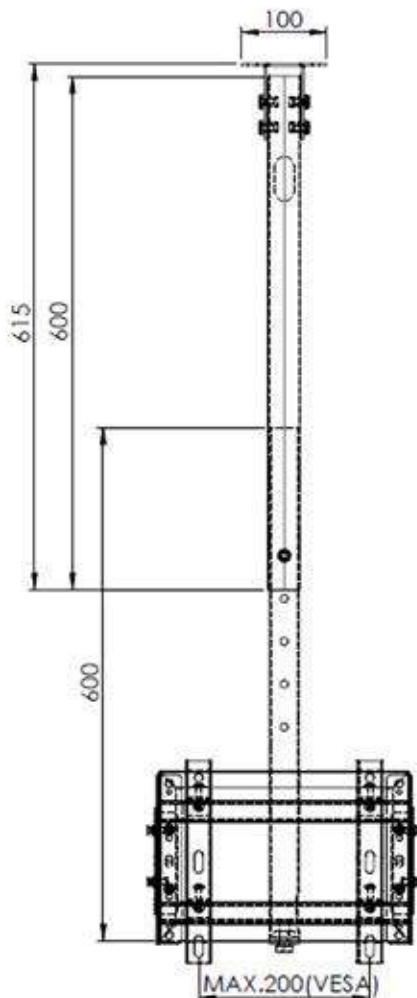

TV Ceiling Mount Bracket

Model: WL-2649C

Specification :

- ✓ Product Code: WL-2649C
- ✓ For 32"- 49" inches TV
- ✓ For 200 x 200 VESA mount (mm)
- ✓ Colour Available: Black
- ✓ Max. Tilt Downward: ± 10 Degree
- ✓ Max. Load: 25kg
- ✓ Optional Pole Range:
1.2m, 1.8m, 2.4m

- 👍 Simple "Hook On" system
- 👍 Universal VESA mounting hole
- 👍 Can mount any brand of TV
- 👍 Able to install to the ceiling and also can be fixed horizontally to a wall