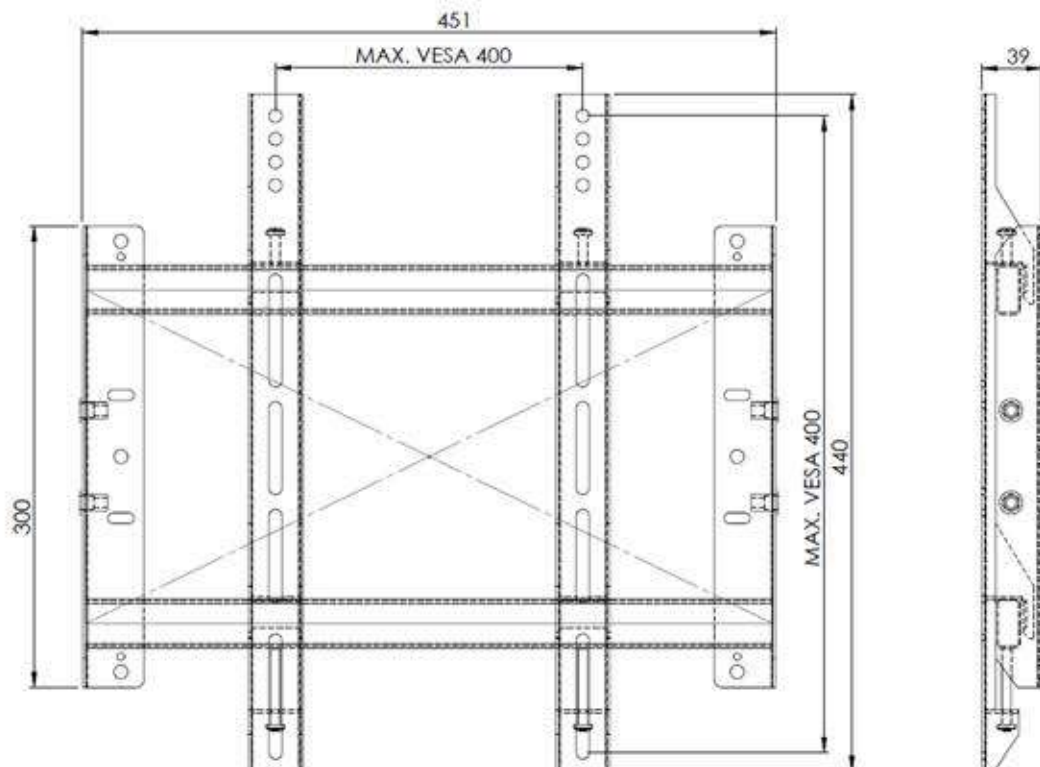

# LED / LCD Wall Mount Bracket

Model: WL-2655

## Specification :

- ✔ Product Code: WL-2655
- ✔ For 40"- 55" LCD/LED panel
- ✔ Support max VESA 400 X 400 [mm]
- ✔ Colour Available: Black
- ✔ Max. Load: 40kg

- 👍 Simple "Hook On" system
- 👍 Universal VESA mounting hole