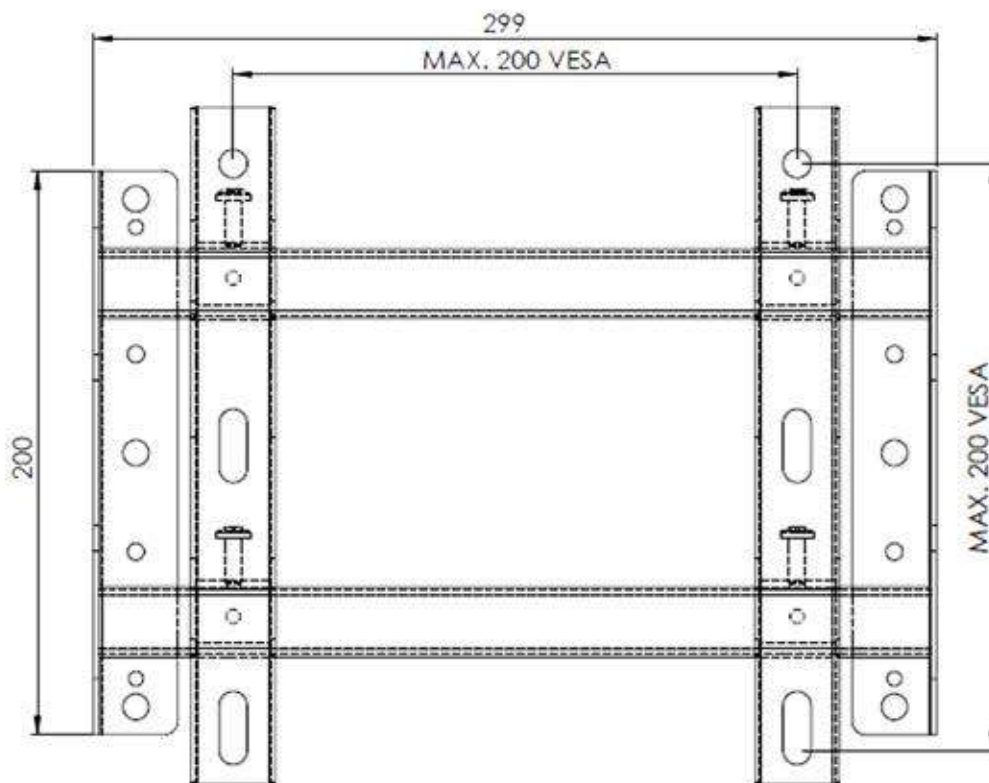

LCD / LED Wall Mount Bracket

Model: WL-2649

Specification :

- ✔ Product Code: WL-2649
- ✔ For 32"- 49" inches TV
- ✔ Support max VESA 200 x 200 [mm]
- ✔ Colour Available: Black
- ✔ Max. Load: 25kg

- 👍 Simple "Hook On" system
- 👍 Universal VESA mounting hole
- 👍 Can mount any brand of TV