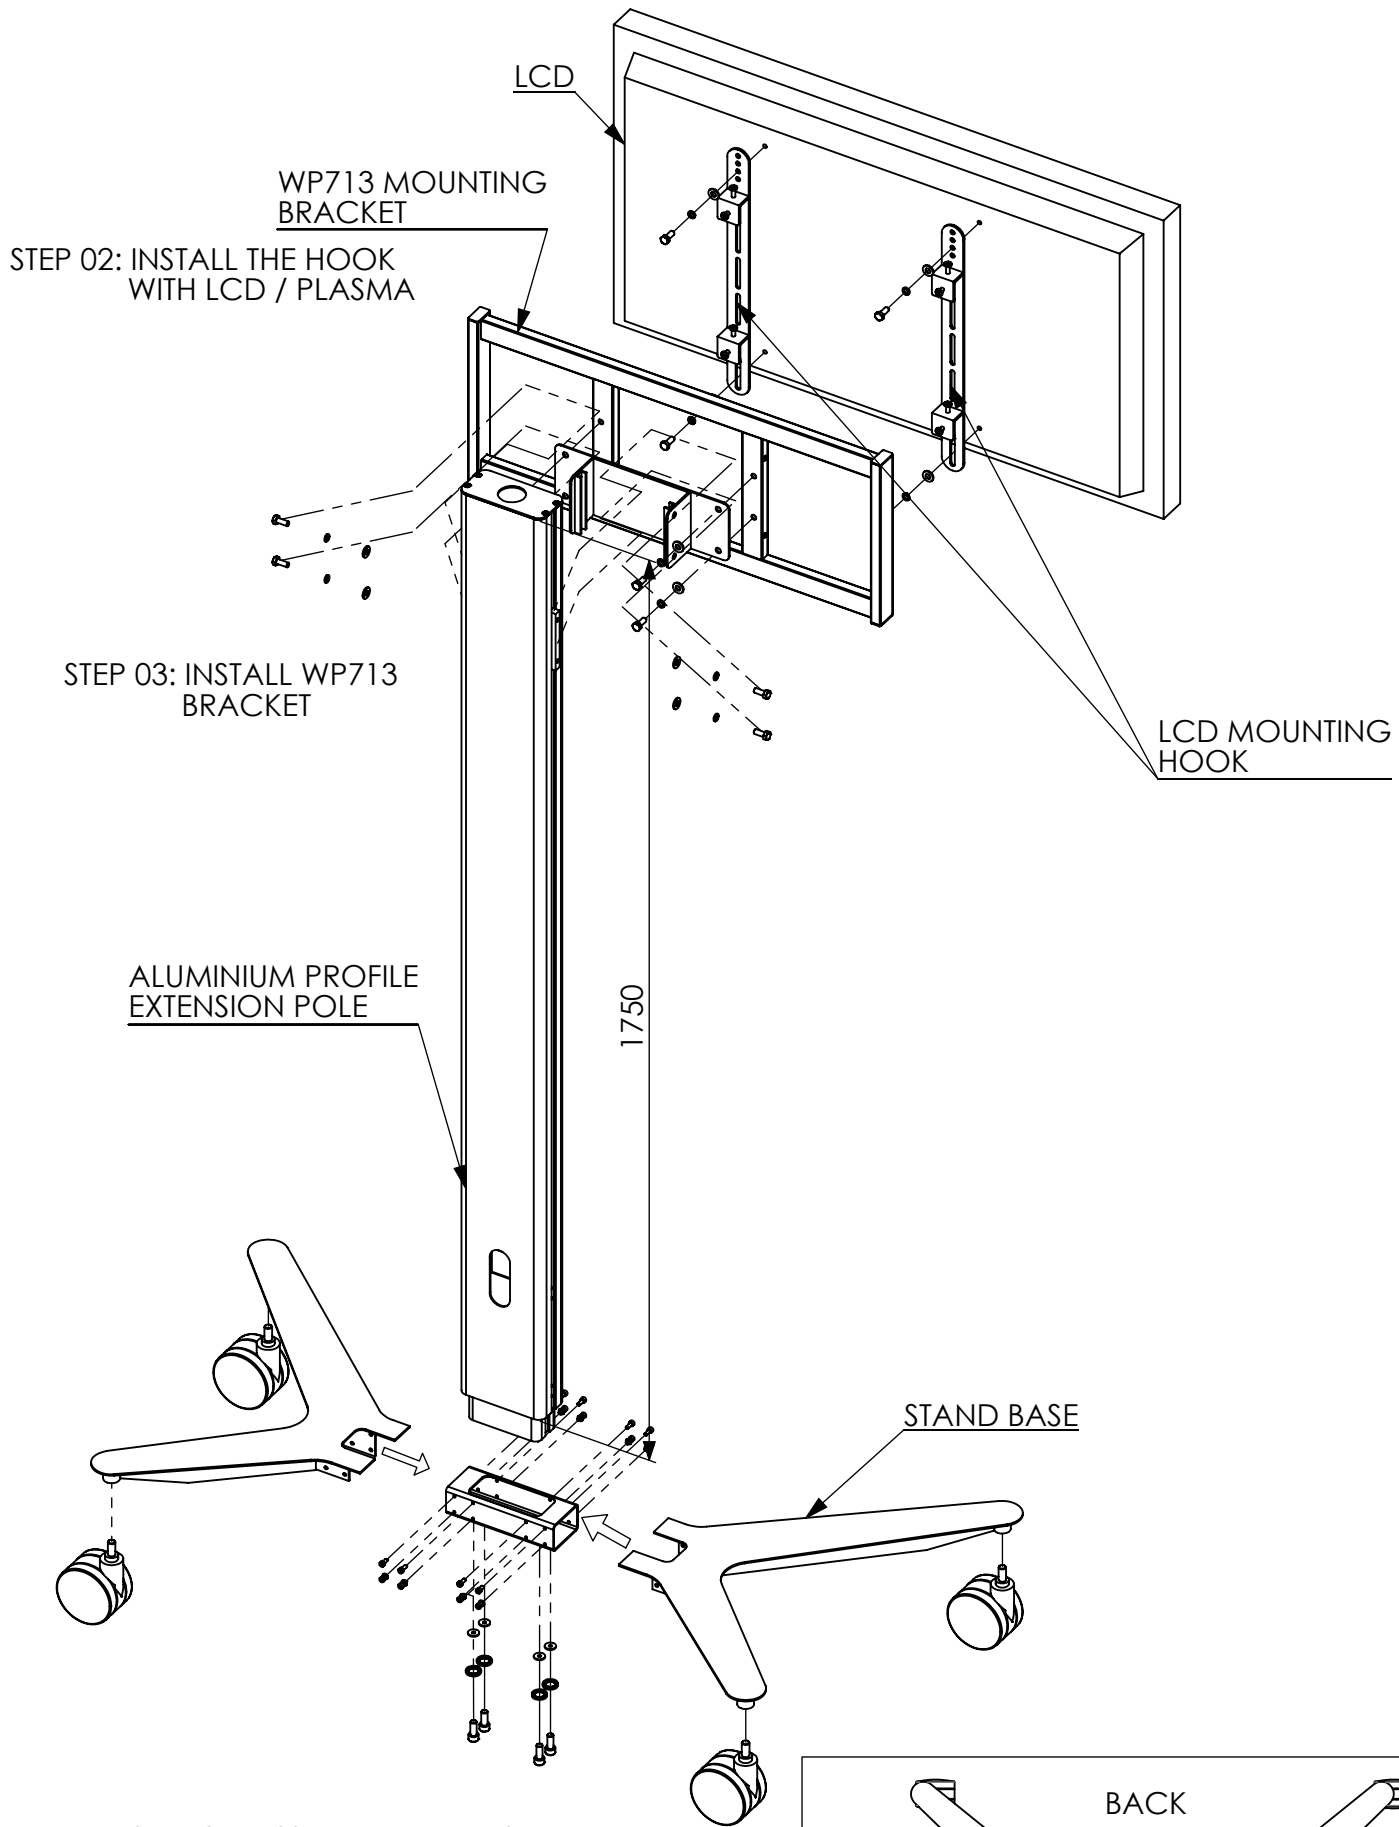

WP806 - PLASMA STAND

WP713 MOUNTING BRACKET

STEP 02: INSTALL THE HOOK WITH LCD / PLASMA

STEP 03: INSTALL WP713 BRACKET

LCD MOUNTING HOOK

ALUMINIUM PROFILE EXTENSION POLE

1750

STAND BASE

STEP 01: ASSEMBLE THE BASE