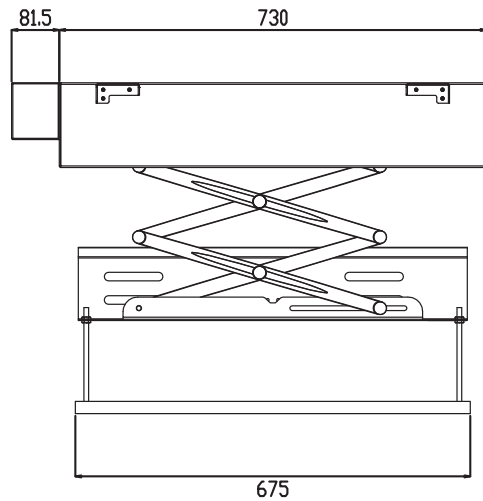

X-CUBE LIFT XCU 700

- Ultra slim structure
- Wireless RF remote control
- Store, show & service position
- Cable management
- Limit setting allows from the ground
- Suitable for most projector, maximum load 15kg

SIDE

Optional control available

*Standard warranty applies, 2 years warranty only for motor