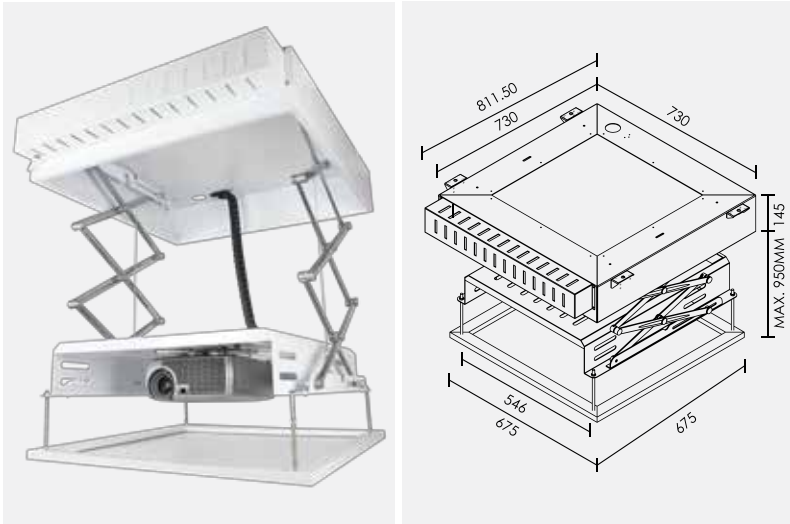

X-CUBE LIFT XCU 700

- Ultra slim structure
- Wireless RF remote control
- Store, show & service position
- Cable management
- Limit setting allows from the ground
- Suitable for most projector, maximum load 15kg

FRONT

SIDE

Optional control available

RTS Dry Contact Transmitter

RTS Wireless Wall Switch

*Standard warranty applies, 2 years warranty only for motor