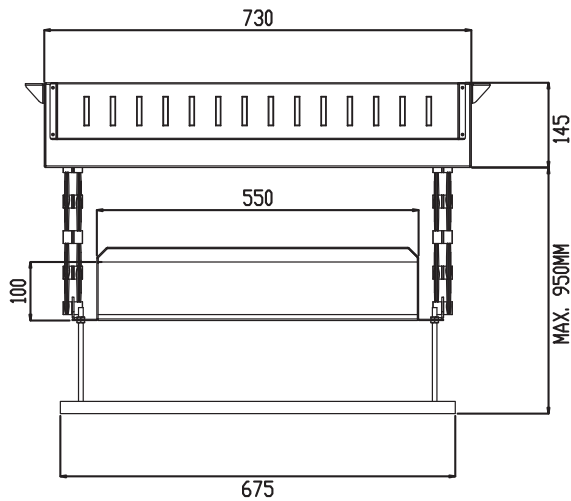

- Ultra slim structure
- Wireless RF remote control
- Store, show & service position
- Cable management
- Limit setting allows from the ground
- Suitable for most projector, maximum load 15kg

FRONT