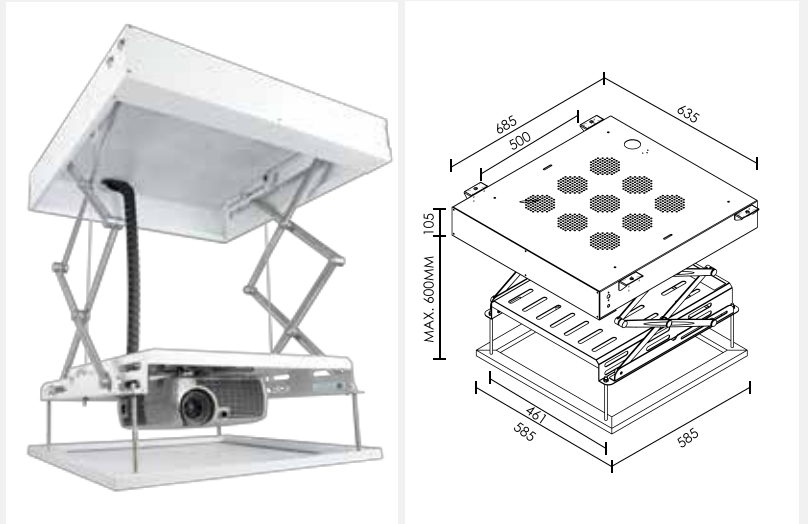

X-CUBE LIFT XCU 600

- Ultra slim structure
- Wireless RF remote control with dry contact control
- Universal projector mounting with pan & tilting kit
- Cable management
- Mechanical limit switch automatically stop at show & store position
- Suitable for most projector, maximum load 15kg

FRONT

SIDE