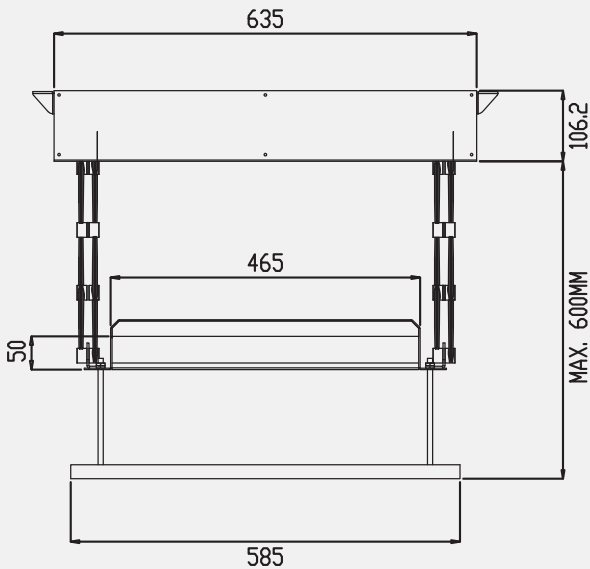

X-CUBE LIFT XCU 600

- Ultra slim structure
- Wireless RF remote control with dry contact control
- Universal projector mounting with pan & tilting kit
- Cable management
- Mechanical limit switch automatically stop at show & store position
- Suitable for most projector, maximum load 15kg

FRONT

SIDE