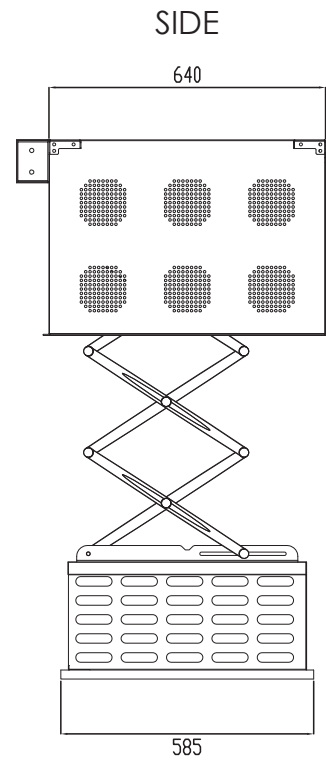

# X-CUBE LIFT XCU 190

Max size of projector 550W x 550D x 220H  
Maximum weight capacity: 15KG  
Power consumption: 100W  
Voltage: 230 - 240V

- Suitable for conference room, office & homes
- Store, show & service position
- Limits setting allows from the ground
- Wireless RF remote control
- Full cable management
- Elegant polished aluminum die cast scissor arm