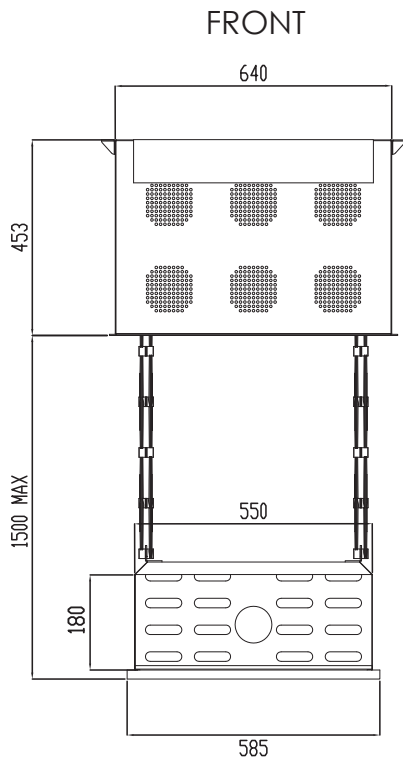

# X-CUBE LIFT XCU 190

Max size of projector 550W x 550D x 220H  
Maximum weight capacity: 15KG  
Power consumption: 100W  
Voltage: 230 - 240V

- Suitable for conference room, office & homes
- Store, show & service position
- Limits setting allows from the ground
- Wireless RF remote control
- Full cable management
- Elegant polished aluminum die cast scissor arm

## Optional control available

RTS Dry Contact Transmitter

RTS Wireless Wall Switch