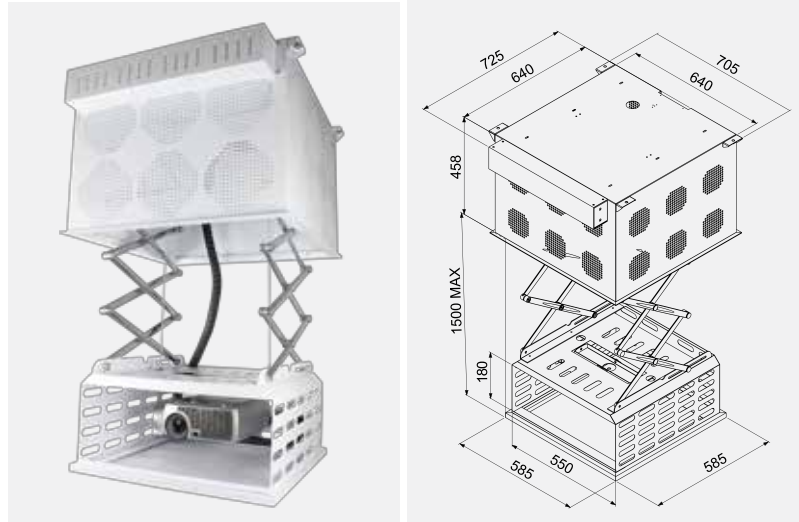

# X-CUBE LIFT XCU 190

Max size of projector 550W x 550D x 220H  
Maximum weight capacity: 15KG  
Power consumption: 100W  
Voltage: 230 - 240V

- Suitable for conference room, office & homes
- Store, show & service position
- Limits setting allows from the ground
- Wireless RF remote control
- Full cable management
- Elegant polished aluminum die cast scissor arm

## Optional control available

RTS Dry Contact Transmitter

RTS Wireless Wall Switch