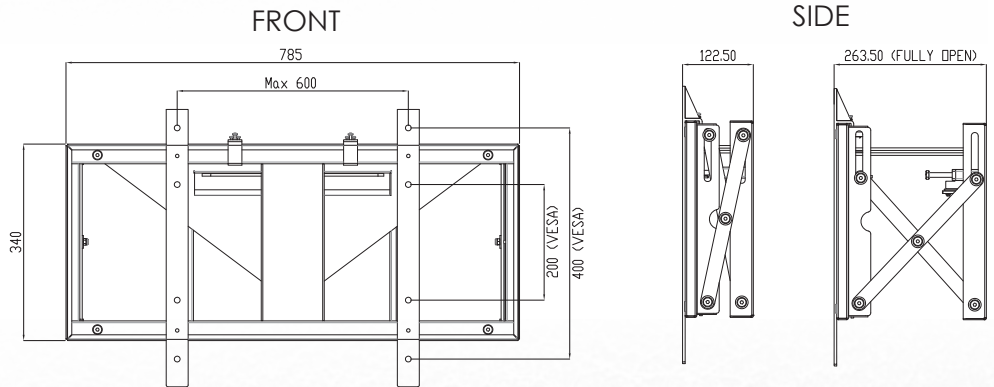

### LCD/LED wall support (Pop-Out)

- Suitable for landscape mounting
- Spring loaded pop out mechanism
- Push to open /push to close system
- Support most 40" - 60" LCD/LED panel
- Suitable for panel up to 50kg

### LCD/LED wall support (Pop-Out)

- Suitable for portrait mounting
- Spring loaded pop out mechanism
- Push to open /push to close system
- Support most 40" - 60" LCD/LED panel
- Suitable for panel up to 50kg