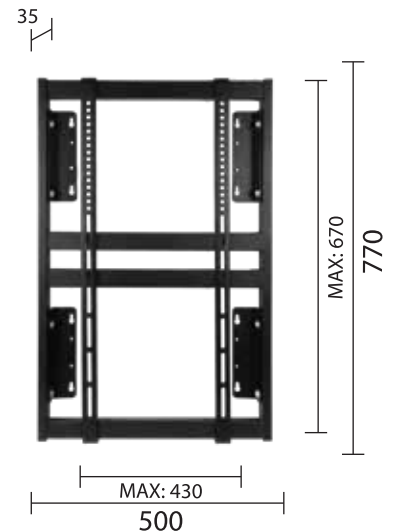

LCD/LED SUPPORT SYSTEM

WP 713

LCD/LED wall support

- Simple "Hook On" system
- Able to tilt 10° down
- Universal VESA mounting hole
- Support most 37" - 55" LCD/LED
- Max load 50kg

WP 724

LCD/LED wall support

- Simple "Hook On" system
- Universal VESA mounting hole
- Support most 65" - 84" LCD/LED
- Max load 120kg

WP 720

LCD/LED wall support

- Simple "Hook On" system
- Universal VESA mounting hole
- Able to tilt 10° down
- Support most 65" and above LCD/LED
- Max load 75kg

WP 722

LCD/LED wall support

- Simple "Hook On" system
- Universal VESA mounting hole
- Support most 40" - 60" LCD/LED
- Max load 50kg