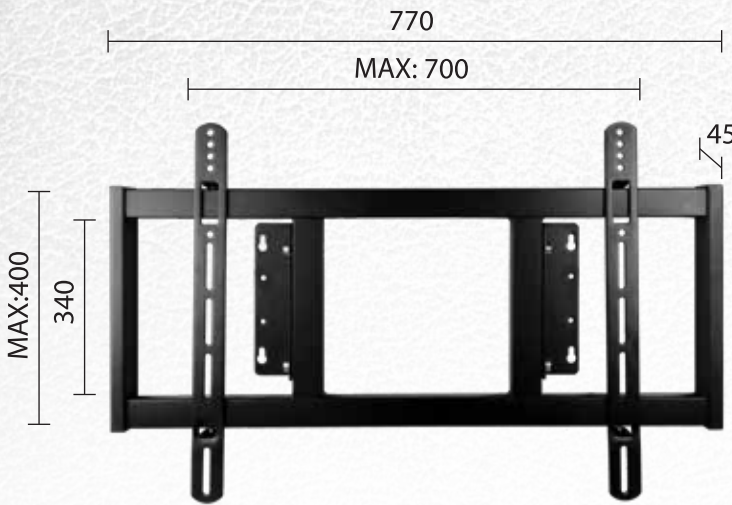

LCD/LED SUPPORT SYSTEM

WP 713

LCD/LED wall support

- Simple "Hook On" system
- Able to tilt 10° down
- Universal VESA mounting hole
- Support most 37" - 55" LCD/LED
- Max load 50kg

WP 724

LCD/LED wall support

- Simple "Hook On" system
- Universal VESA mounting hole
- Support most 65" - 84" LCD/LED
- Max load 120kg

WP 720

LCD/LED wall support

- Simple "Hook On" system
- Universal VESA mounting hole
- Able to tilt 10° down
- Support most 65" and above LCD/LED
- Max load 75kg

WP 722

LCD/LED wall support

- Simple "Hook On" system
- Universal VESA mounting hole
- Support most 40" - 60" LCD/LED
- Max load 50kg