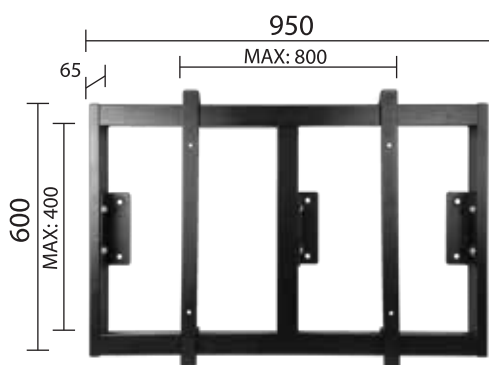

LCD/LED SUPPORT SYSTEM

WP 713

LCD/LED wall support

- Simple "Hook On" system
- Able to tilt 10° down
- Universal VESA mounting hole
- Support most 37" - 55" LCD/LED
- Max load 50kg

WP 724

LCD/LED wall support

- Simple "Hook On" system
- Universal VESA mounting hole
- Support most 65" - 84" LCD/LED
- Max load 120kg

WP 720

LCD/LED wall support

- Simple "Hook On" system
- Universal VESA mounting hole
- Able to tilt 10° down
- Support most 65" and above LCD/LED
- Max load 75kg

WP 722

LCD/LED wall support

- Simple "Hook On" system
- Universal VESA mounting hole
- Support most 40" - 60" LCD/LED
- Max load 50kg