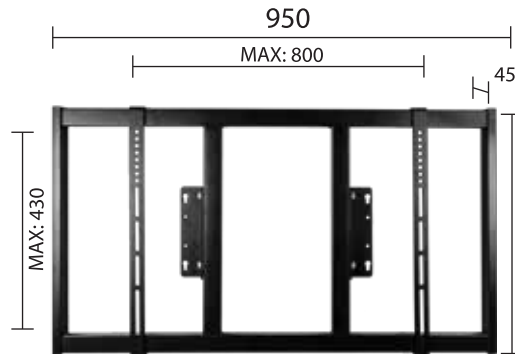

LCD/LED SUPPORT SYSTEM

WP 713

LCD/LED wall support

- Simple "Hook On" system
- Able to tilt 10° down
- Universal VESA mounting hole
- Support most 37" - 55" LCD/LED
- Max load 50kg

WP 724

LCD/LED wall support

- Simple "Hook On" system
- Universal VESA mounting hole
- Support most 65" - 84" LCD/LED
- Max load 120kg

WP 720

LCD/LED wall support

- Simple "Hook On" system
- Universal VESA mounting hole
- Able to tilt 10° down
- Support most 65" and above LCD/LED
- Max load 75kg

WP 722

LCD/LED wall support

- Simple "Hook On" system
- Universal VESA mounting hole
- Support most 40" - 60" LCD/LED
- Max load 50kg