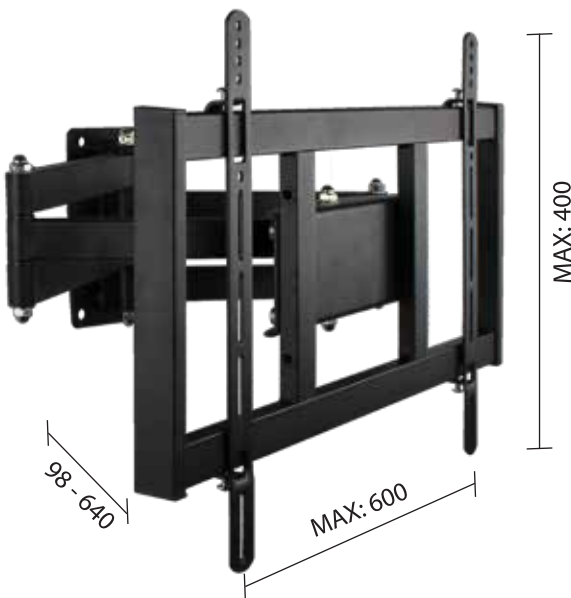

## LCD/LED SUPPORT SYSTEM

### LCD wall support (Foldable)

- Strong double arm design
- Bi-direction swivel
- Universal VESA mounting hole
- Support most 32" - 46" LCD/LED panel
- Max load 35kg

### LCD wall support (Foldable)

- Strong double arm design
- Bi-direction swivel
- Universal VESA mounting hole
- Support most 40" - 65" LED/LCD
- Max load 50kg

### LCD wall support (Foldable)

- Ultra slim structure
- Strong double arm design
- Bi-direction swivel
- Universal VESA mounting hole
- Support most 40" - 65" LED/LCD
- Max load 50kg