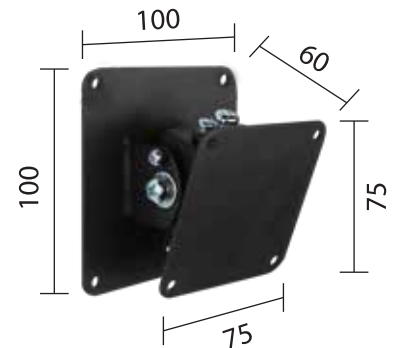

LCD/LED SUPPORT SYSTEM

WNL 2641 LCD wall support

- Simple "Hook On" system
- Able to tilt 10° down
- Universal VESA mounting hole
- Support most 40" - 55" LCD/LED panel
- Max load 40kg

WNL 306 LCD wall support

- VESA 75 & 100
- Universal VESA mounting hole
- Support most 14" - 26" LCD/LED panel
- Max load 25kg

WNL 2637 LCD wall support

- Simple "Hook On" system
- Able to tilt 10° down
- Universal VESA mounting hole
- Support most 32" - 40" LCD/LED panel
- Max load 35kg

WNL 305 LCD wall support

- Bi-direction
- VESA 75 & 100
- Support most 19" - 28" LCD/LED panel
- Max load 25kg