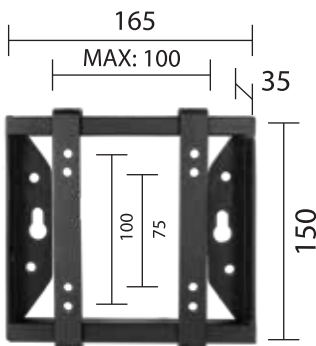

LCD/LED SUPPORT SYSTEM

WNL 2641 LCD wall support

- Simple "Hook On" system
- Able to tilt 10° down
- Universal VESA mounting hole
- Support most 40" - 55" LCD/LED panel
- Max load 40kg

WNL 306 LCD wall support

- VESA 75 & 100
- Universal VESA mounting hole
- Support most 14" - 26" LCD/LED panel
- Max load 25kg

WNL 2637 LCD wall support

- Simple "Hook On" system
- Able to tilt 10° down
- Universal VESA mounting hole
- Support most 32" - 40" LCD/LED panel
- Max load 35kg

WNL 305 LCD wall support

- Bi-direction
- VESA 75 & 100
- Support most 19" - 28" LCD/LED panel
- Max load 25kg