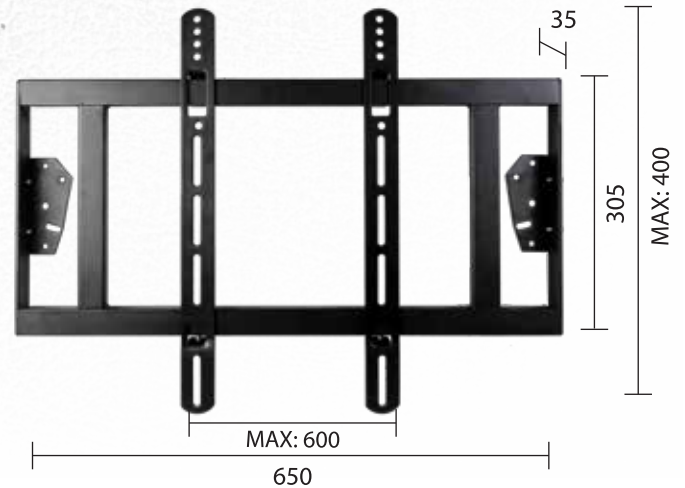

LCD/LED SUPPORT SYSTEM

WNL 2641 LCD wall support

- Simple "Hook On" system
- Able to tilt 10° down
- Universal VESA mounting hole
- Support most 40" - 55" LCD/LED panel
- Max load 40kg

WNL 306 LCD wall support

- VESA 75 & 100
- Universal VESA mounting hole
- Support most 14" - 26" LCD/LED panel
- Max load 25kg

WNL 2637 LCD wall support

- Simple "Hook On" system
- Able to tilt 10° down
- Universal VESA mounting hole
- Support most 32" - 40" LCD/LED panel
- Max load 35kg

WNL 305 LCD wall support

- Bi-direction
- VESA 75 & 100
- Support most 19" - 28" LCD/LED panel
- Max load 25kg