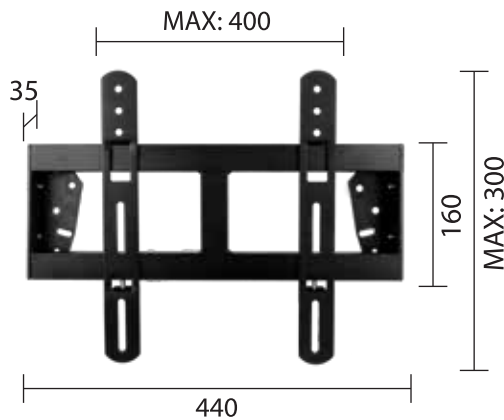

LCD/LED SUPPORT SYSTEM

WNL 2641 LCD wall support

- Simple "Hook On" system
- Able to tilt 10° down
- Universal VESA mounting hole
- Support most 40" - 55" LCD/LED panel
- Max load 40kg

WNL 306 LCD wall support

- VESA 75 & 100
- Universal VESA mounting hole
- Support most 14" - 26" LCD/LED panel
- Max load 25kg

WNL 2637 LCD wall support

- Simple "Hook On" system
- Able to tilt 10° down
- Universal VESA mounting hole
- Support most 32" - 40" LCD/LED panel
- Max load 35kg

WNL 305 LCD wall support

- Bi-direction
- VESA 75 & 100
- Support most 19" - 28" LCD/LED panel
- Max load 25kg