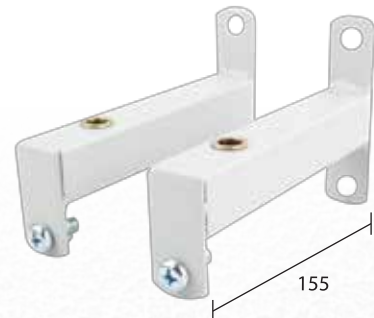

ACCESSORIES

VGA CABLE with mounted connectors (male/male)

Comes with moulded 3.5mm
PC audio jack on both end.
Available in the following lengths
1.8m, 3m, 5m, 10m, 15m, 20m, 30m

HDMI CABLE with mounted connectors (male/male)

Available in following lengths
1.8m, 3m, 5m, 10m, 15m 20m

RI 916 IR Remote Control

SB 2525 Projection screen bracket

CC48 Ceiling Cover

CC38 Ceiling Cover